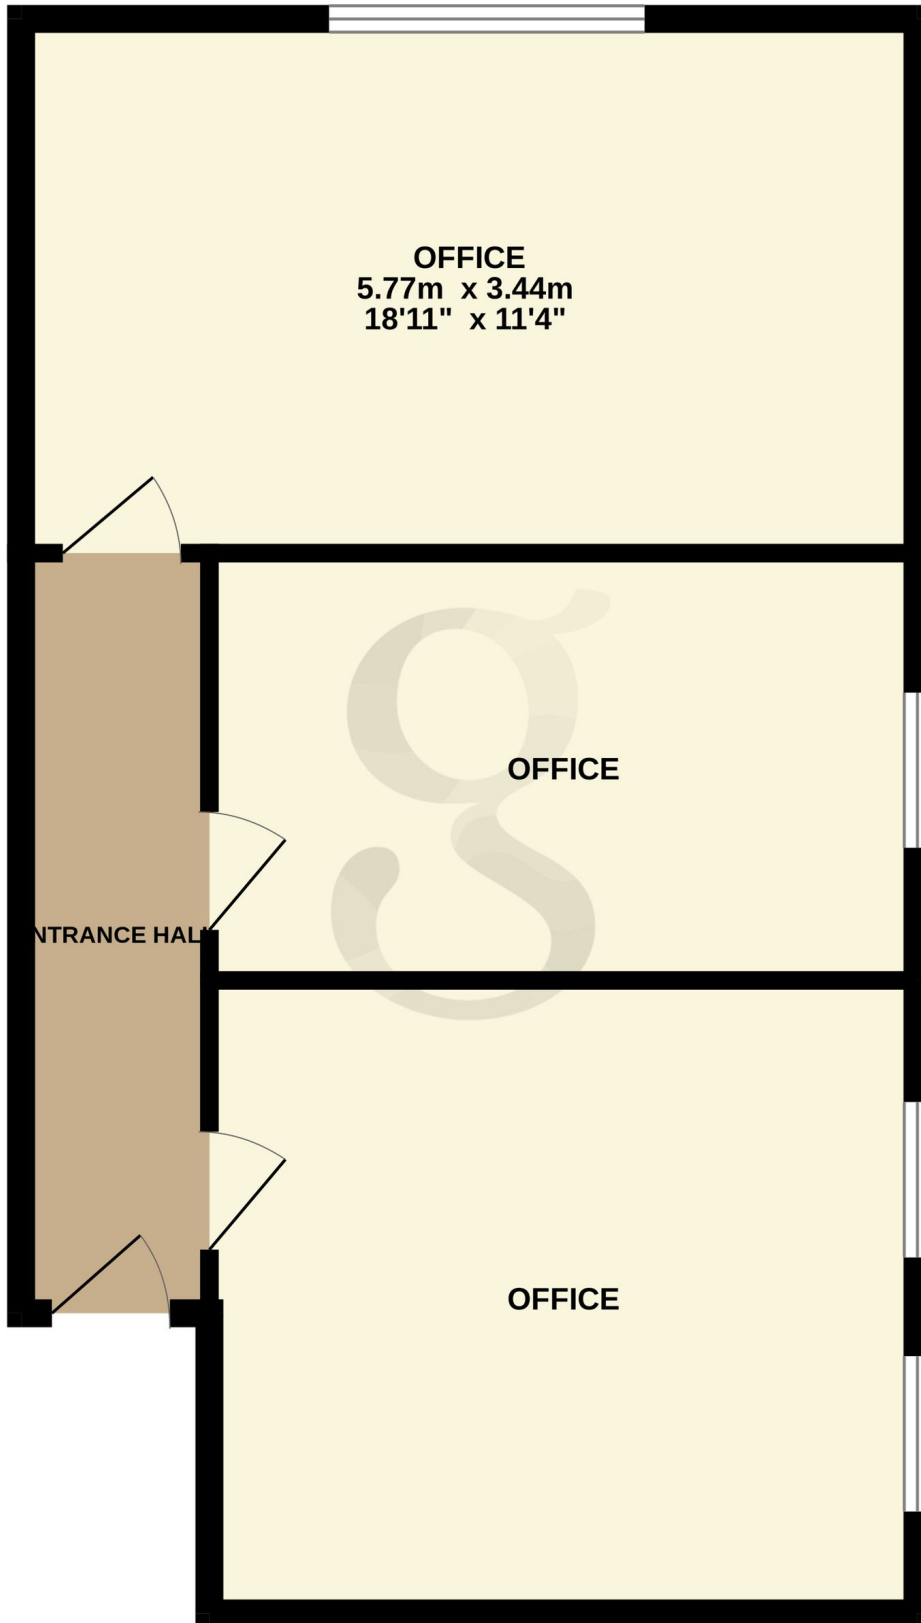

Office Space - Hill Street

Jersey

£1,000 pcm

Situated in a prime location, in the busy hub of Hill Street, close to solicitors' offices, estate agents and only a stones throw from the Royal Court. The first floor office provides 3 great size rooms and would be perfect for either start up business or even downsizing. Shared kitchen/toilet facilities.

Stone's throw from the Royal Square and Snow Hill

New decorated throughout

Circa 800 sqft

Telephone: 01534 730 341

Email: sales@gaudin.je

22 Hill Street St Helier, Jersey JE2 4UA, Channel Islands

Floor Plans

FIRST FLOOR
57.0 sq.m. (614 sq.ft.) approx.

TOTAL FLOOR AREA : 57.0 sq.m. (614 sq.ft.) approx.

Whilst every attempt has been made to ensure the accuracy of the floorplan contained here, measurements

Telephone: 01534 730 341