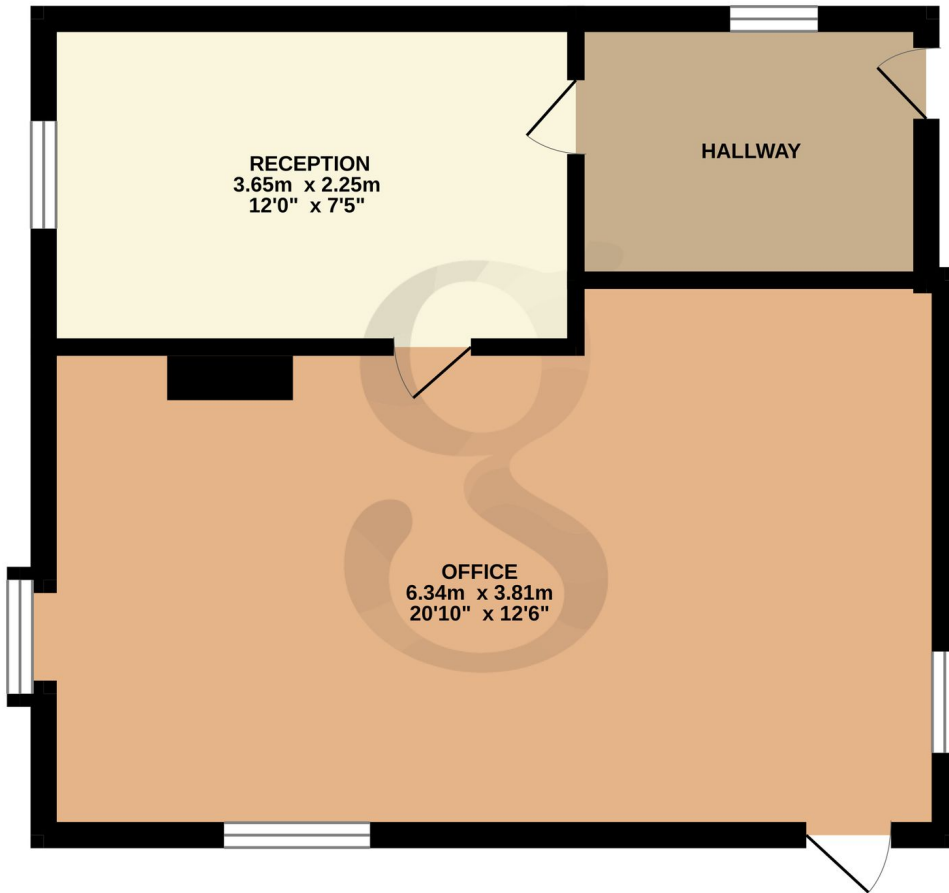

Floor Plans

GROUND FLOOR
34.2 sq.m. (369 sq.ft.) approx.

TOTAL FLOOR AREA : 34.2 sq.m. (369 sq.ft.) approx.

Telephone: 01534 730 341

Email: sales@gaudin.je

22 Hill Street St Helier, Jersey JE2 4UA, Channel Islands